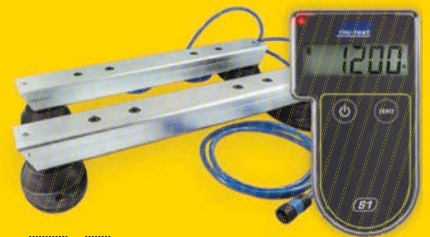

AVAILABLE
NOW!

TRU-TEST®

INTRODUCING THE
WP600

GETTING YOU CLOSER
TO YOUR GOALS

**Weigh your animals from home
for consistent, accurate results.**

- Easily track show animal performance
- Lightweight and portable for quick and easy setup
- Ideal for basic weighing

SUITABLE FOR 

800.874.8494

www.tru-test.com

**\$1 Weigh
System**

Weighing Made easy