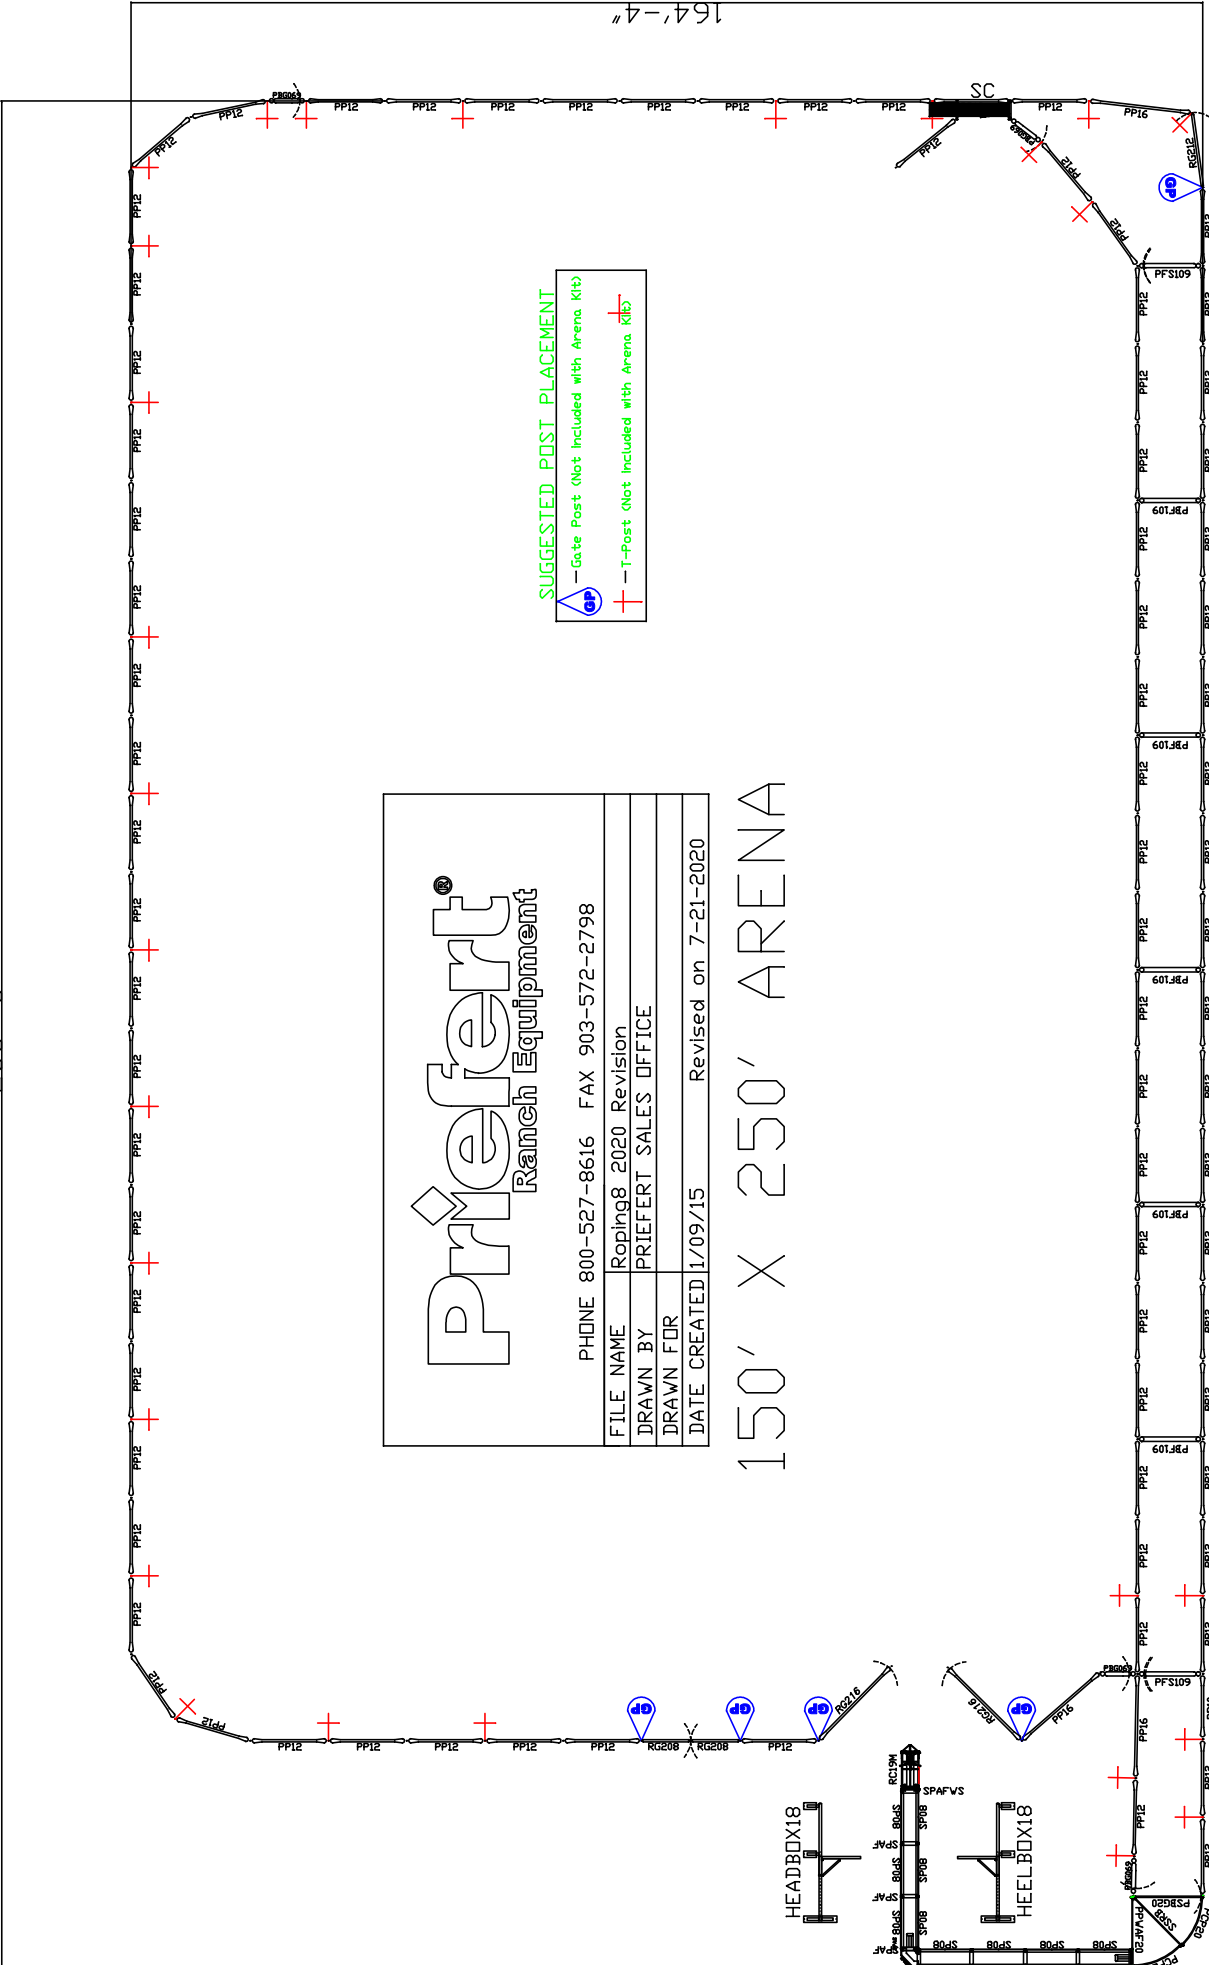

286'-3"

164'-4"

Priefert
Ranch Equipment

PHONE 800-527-8616 FAX 903-572-2798

FILE NAME	Roping8_2020 Revision
DRAWN BY	PRIEFERT SALES OFFICE
DRAWN FOR	
DATE CREATED	1/09/15 Revised on 7-21-2020

150' X 250' ARENA

SUGGESTED POST PLACEMENT

- Gate Post (Not Included with Arena Kit)
- T-Post (Not Included with Arena Kit)