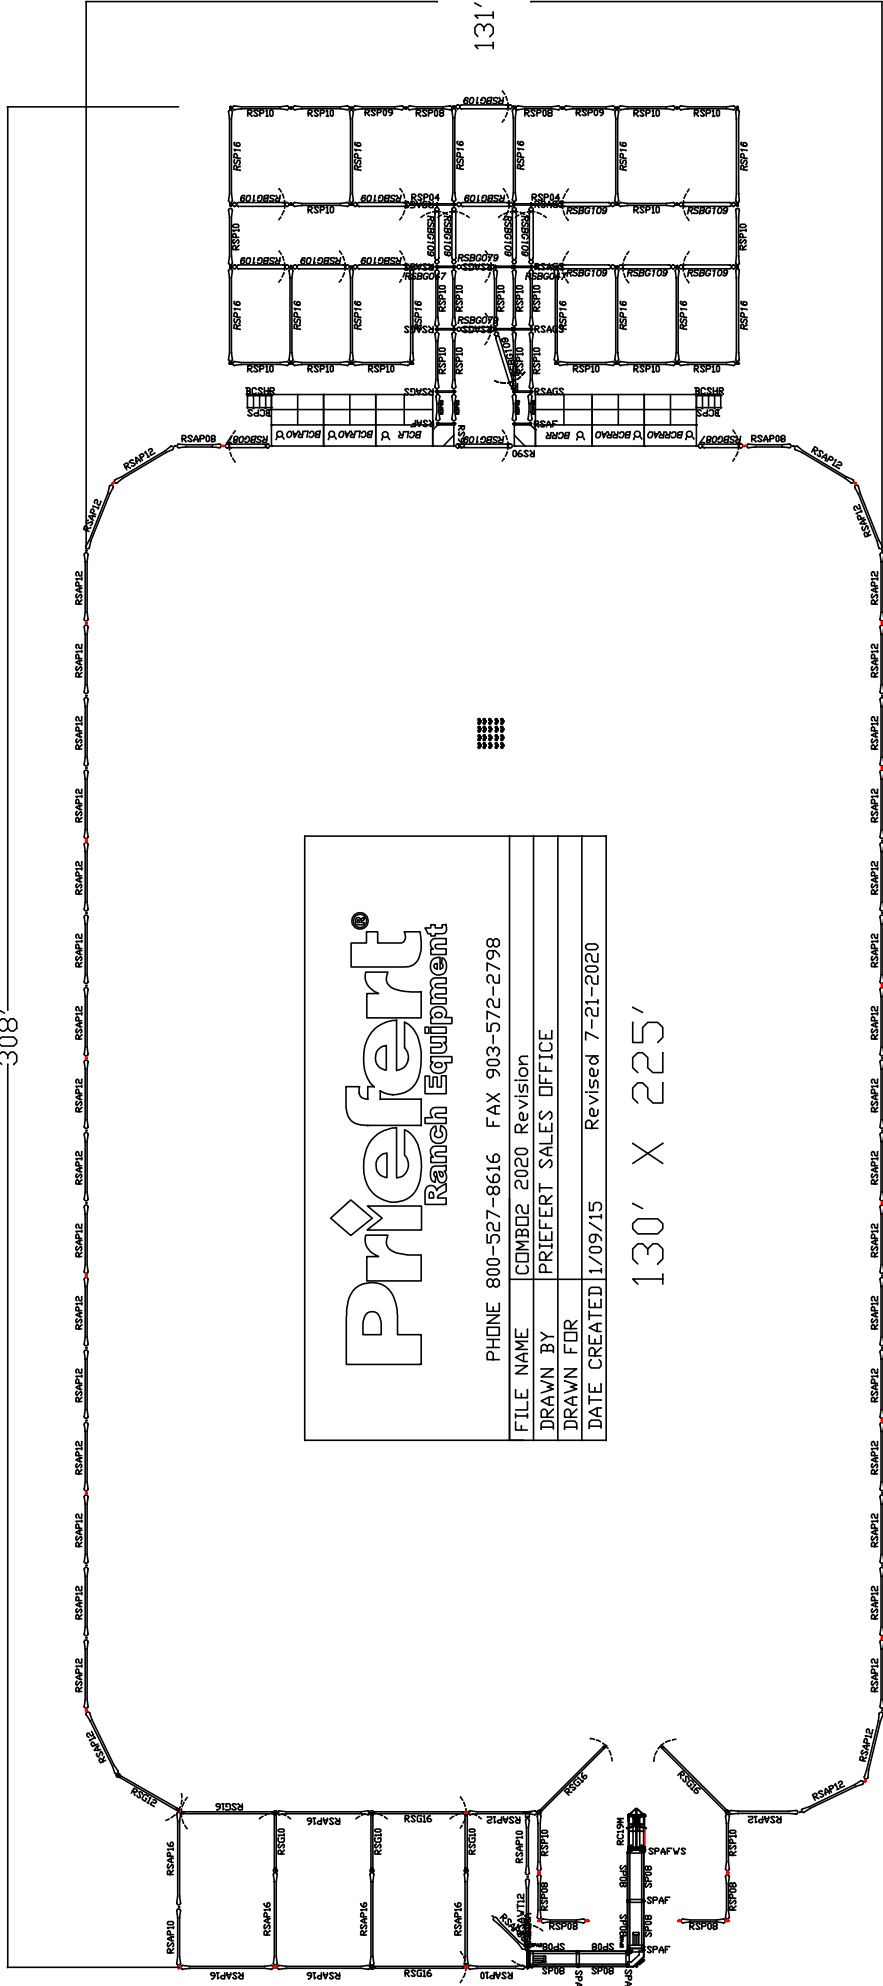

308'

131'-9"

Priefert[®]

Ranch Equipment

PHONE 800-527-8616 FAX 903-572-2798

FILE NAME COMB02 2020 Revision

DRAWN BY PRIEFERT SALES OFFICE

DRAWN FOR

DATE CREATED 1/09/15 Revised 7-21-2020

130' X 225'